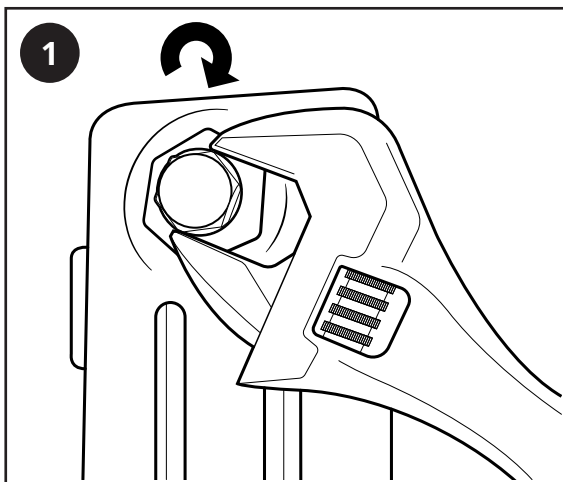

Installation

Valve installation advice :

Please ensure that Aladdin Autovent is fitted as per the below diagrams ensuring that the venting point always remains at the top of the unit.

Aftercare

Clean any marks with a soft dry cloth, for stubborn stains please clean with mild soapy water and buff out with a soft cloth. DO NOT use abrasive or acidic cleaners, if you are unsure, please contact us first.