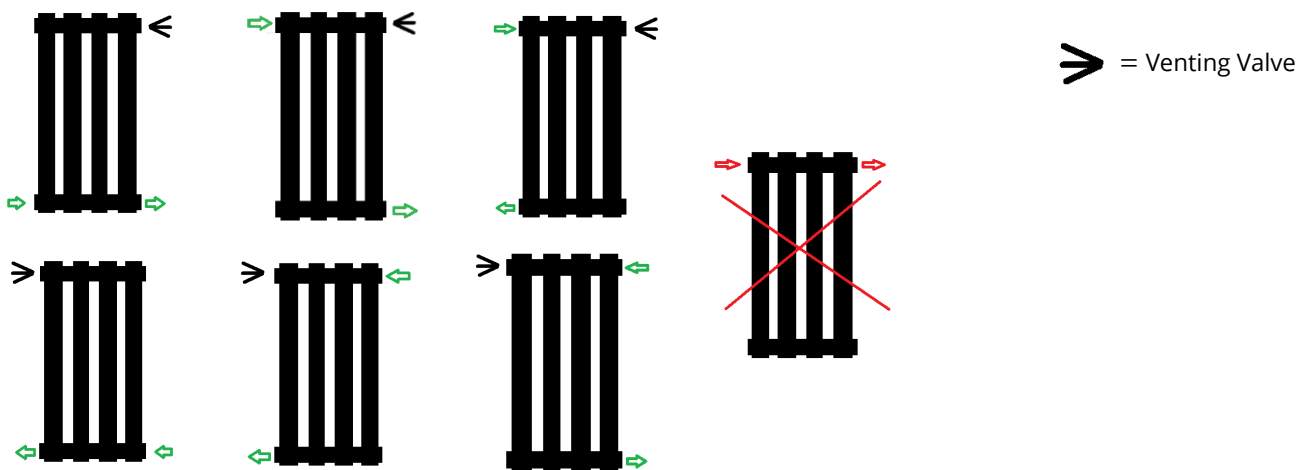

Installation

Valve installation advice :

Please ensure that Aladdin Autovent is fitted as per the below diagrams ensuring that the venting point always remains at the top of the unit.

Aftercare

Clean any marks with a soft dry cloth, for stubborn stains please clean with mild soapy water and buff out with a soft cloth. DO NOT use abrasive or acidic cleaners, if you are unsure, please contact us first.