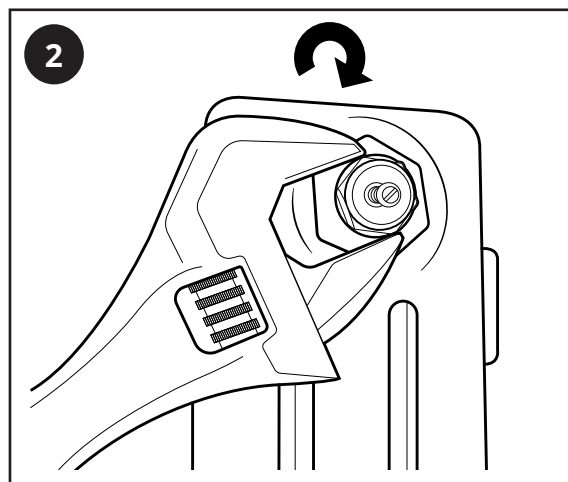

Installation

Valve installation advice :

Please ensure that Aladdin Autovent is fitted as per the below diagrams ensuring that the venting point always remains at the top of the unit.

Aftercare

Clean any marks with a soft dry cloth, for stubborn stains please clean with mild soapy water and buff out with a soft cloth. DO NOT use abrasive or acidic cleaners, if you are unsure, please contact us first.